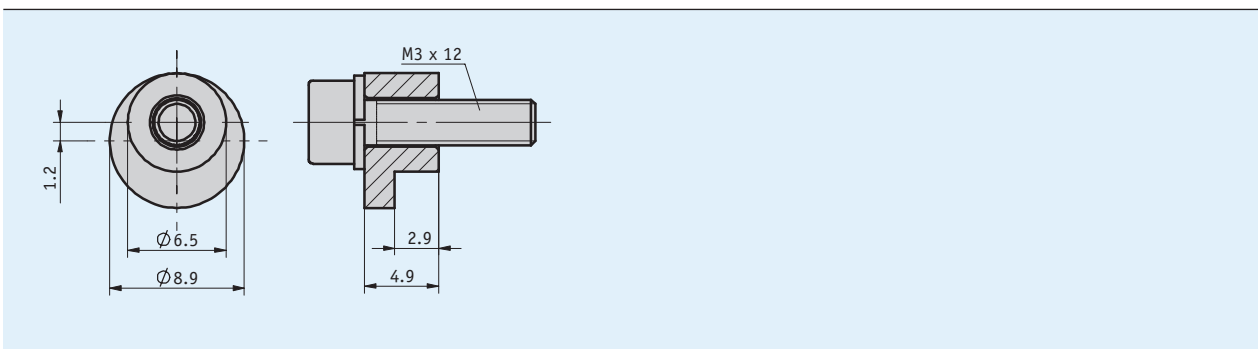

### Profile

- For easy and secure fastening of rotary encoders with servo-flange

### Order

- Order key

SK

*Scope of delivery: SK, eccentric fastening device, spring lock washer, cylinder head bolt*