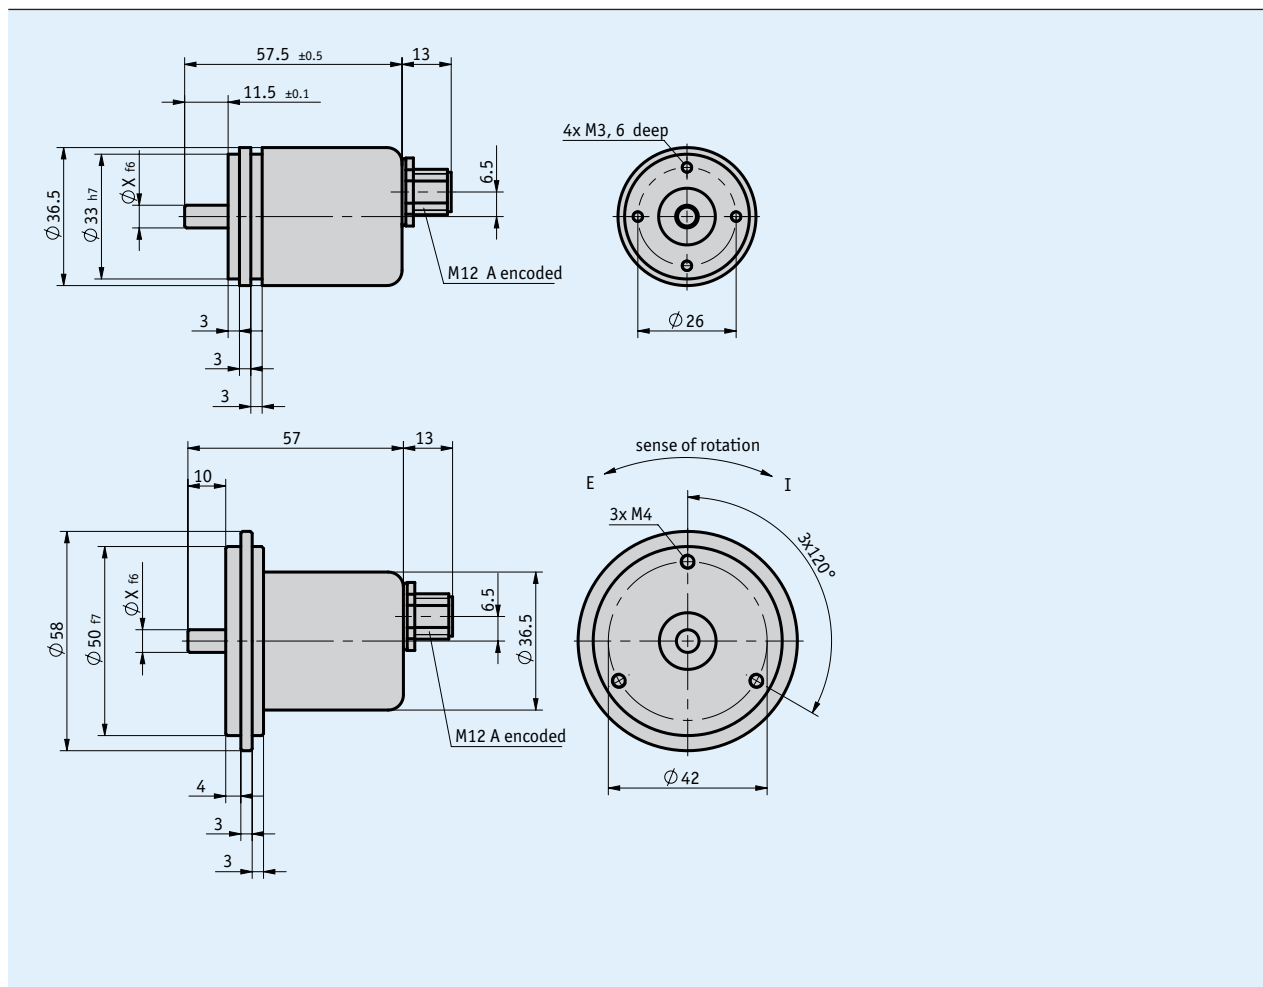

Profile

- Compact design (36.5mm diameter)
- SSI interface
- IP65 protection category
- Multi-turn without battery
- Double ball bearings
- 13 bit multi-turn (8192 revolutions)
- 12 bit single-turn (4096 steps)

Mechanical data

Feature	Technical data	Additional information
Shaft	stainless steel	
Flange	aluminum	
Housing	steel	
Speed	≤12000 rpm	
Moment of inertia	≤30 gcm ²	
Starting torque	≤3 Ncm	bei 20 °C
Shaft load rating	axial ≤40 N radial ≤110 N	
Weight	~0.18 kg	

Electrical data

Feature	Technical data	Additional information
Operating voltage	4.5 ... 30 V DC	reverse polarity protection, for power supply unit according to EN 50178
Power input	≤1 W	
SSI clock speed input	100 kHz ... 2 MHz	(≤1200 m; 100 kHz)
Interface	line driver to RS422	
Cycle time	≥25 µs	singleturn

Pin assignment

Signal	PIN
GND	1
+UB	2
SSI clock +	3
SSI clock -	4
SSI data +	5
SSI data -	6
Calibration input	7
Sense of rotation	8

Order

Ordering table

Feature	Ordering data	Specification	Additional information
Output code	B	binary	
	G	gray	
Number of revolutions	1	singleturn	
	4096	12 bit	
	8192	13 bit	
Mounting type	6/S36	shaft ø6 mm, flange ø36 mm	
	6/S58	shaft ø6 mm, flange ø58 mm	