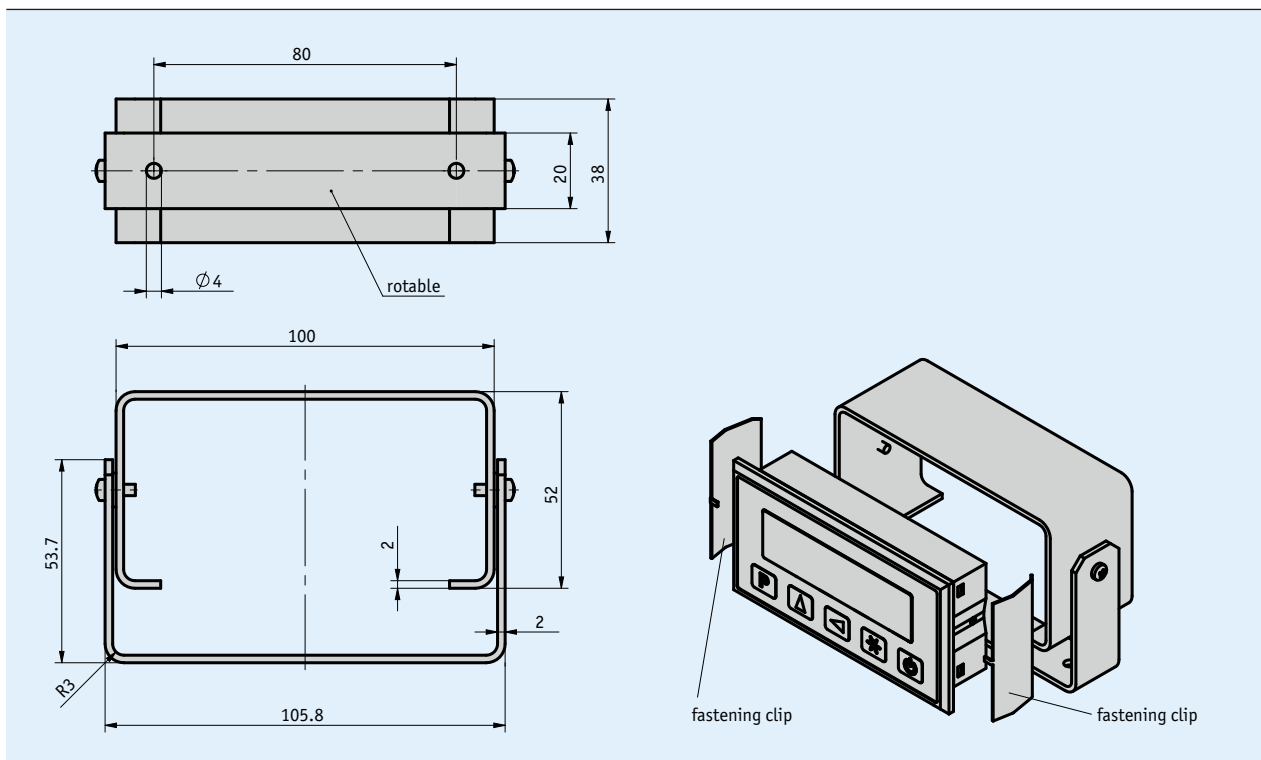

Profile

- Solid mounting bracket for magnetic display MA503/2
- Easy mounting

Mechanical data

Feature	Technical data	Additional information
Material	black-finished steel	

Order

- Order key

ZB3005

Scope of delivery: ZB3005