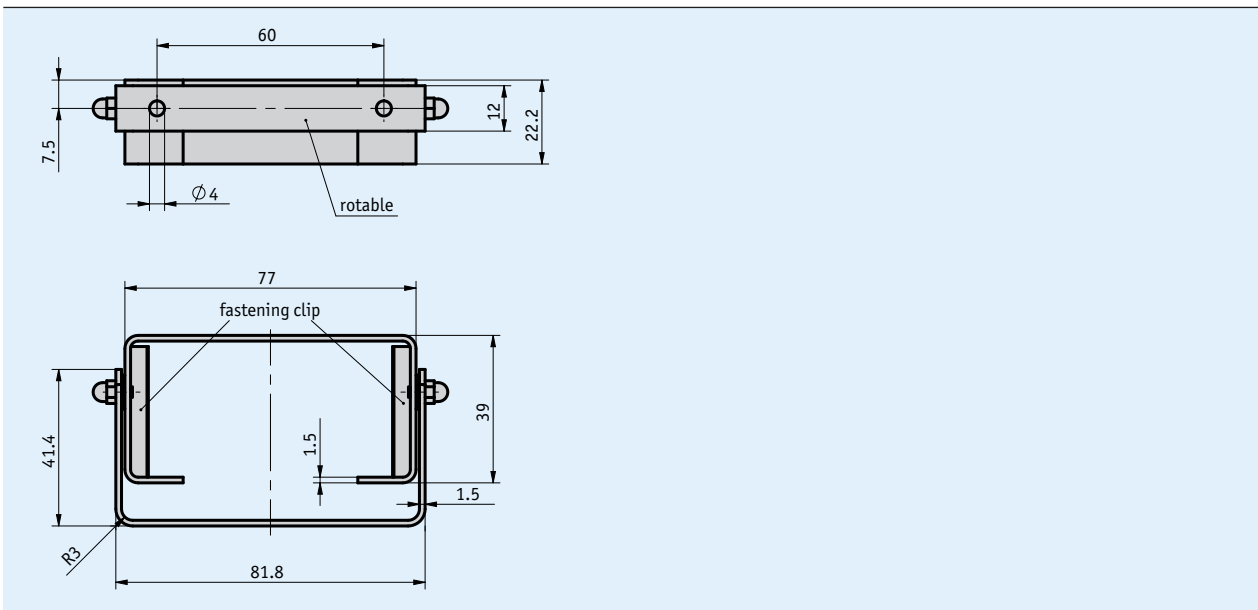

Profile

- Solid mounting bracket for magnetic display MA504/1
- Easy mounting

Mechanical data

| Feature | Technical data | Additional information |
|----------|----------------------|------------------------|
| Material | black-finished steel | |

Order

- Order key

ZB3004

Scope of delivery: ZB3004